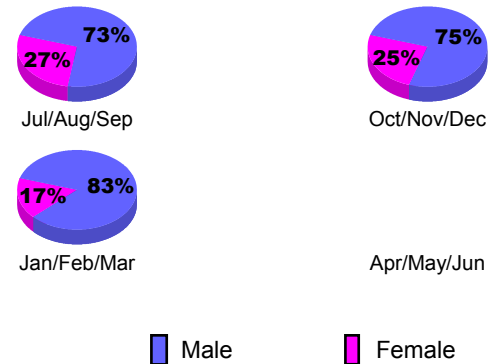

Club Results 2012-2013

Goal, New, Dropped, Gain/Loss

YTD Status Quo Clubs 2012-2013

Status Quo Clubs Compared to Status Quo Members

Club Gain/Loss 2012-2013

MEMBERSHIP

Month	Net Memb Goal	Actual New Memb	Actual Dropped Memb	Gain/Loss of Memb
2012-2013				
Jul/Aug/Sep	120	79	117	-38
Oct/Nov/Dec	40	96	37	59
Jan/Feb/Mar	120	91	69	22
Apr/May/June	80	35	394	-359
Totals	360	301	617	-316

Membership Results 2012-2013

Goal, New, Dropped, Gain/Loss

Gender Comparison 2012-2013

Membership Gain/Loss 2012-2013