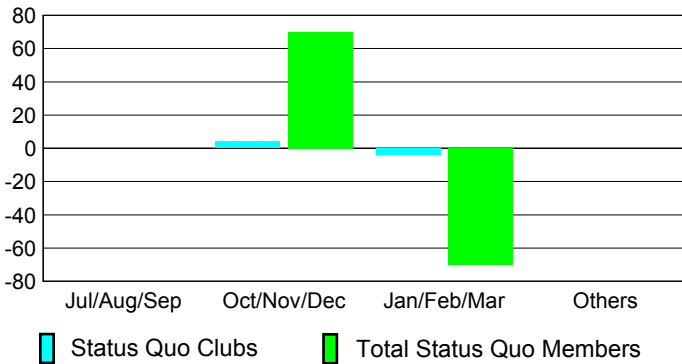

GMT: **SANGEETA JATIA**

Location: **NEPAL**

GMT CA: **6**

CLUBS

Month	New Club Goal	Actual New Clubs	Actual Dropped Clubs	Gain/Loss of Clubs
2012-2013				
Jul/Aug/Sep	4	0	0	0
Oct/Nov/Dec	0	0	0	0
Jan/Feb/Mar	4	3	3	0
Apr/May/June	2	0	9	-9
Totals	10	3	12	-9

Club Results 2012-2013

Goal, New, Dropped, Gain/Loss

YTD Status Quo Clubs 2012-2013

Status Quo Clubs Compared to Status Quo Members

Club Gain/Loss 2012-2013

MEMBERSHIP

Month	Net Memb Goal	Actual New Memb	Actual Dropped Memb	Gain/Loss of Memb
2012-2013				
Jul/Aug/Sep	120	79	117	-38
Oct/Nov/Dec	40	96	37	59
Jan/Feb/Mar	120	91	69	22
Apr/May/June	80	35	394	-359
Totals	360	301	617	-316