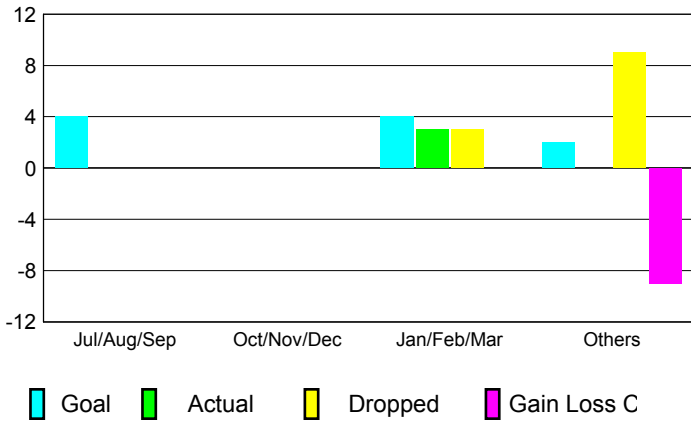

GMT: **SANGEETA JATIA**

Location: **NEPAL**

GMT CA: **6**

CLUBS

Month	New Club Goal	Actual New Clubs	Actual Dropped Clubs	Gain/Loss of Clubs
2012-2013				
Jul/Aug/Sep	4	0	0	0
Oct/Nov/Dec	0	0	0	0
Jan/Feb/Mar	4	3	3	0
Apr/May/June	2	0	9	-9
Totals	10	3	12	-9

Club Results 2012-2013

Goal, New, Dropped, Gain/Loss

YTD Status Quo Clubs 2012-2013

Status Quo Clubs Compared to Status Quo Members

Club Gain/Loss 2012-2013

MEMBERSHIP

Month	Net Memb Goal	Actual New Memb	Actual Dropped Memb	Gain/Loss of Memb
2012-2013				
Jul/Aug/Sep	120	79	117	-38
Oct/Nov/Dec	40	96	37	59
Jan/Feb/Mar	120	91	69	22
Apr/May/June	80	35	394	-359
Totals	360	301	617	-316