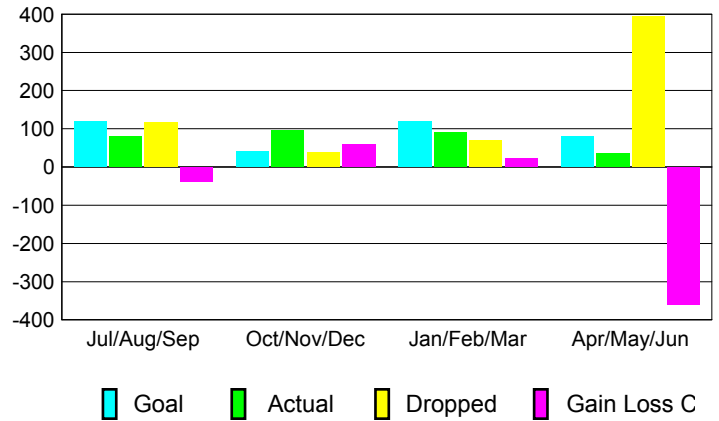

GMT: **SANGEETA JATIA**

Location: **NEPAL**

GMT CA: **6**

CLUBS

Month	New Club Goal	Actual New Clubs	Actual Dropped Clubs	Gain/Loss of Clubs
2012-2013				
Jul/Aug/Sep	4	0	0	0
Oct/Nov/Dec	0	0	0	0
Jan/Feb/Mar	4	3	3	0
Apr/May/June	2	0	9	-9
Totals	10	3	12	-9

Club Results 2012-2013

Goal, New, Dropped, Gain/Loss

YTD Status Quo Clubs 2012-2013

Status Quo Clubs Compared to Status Quo Members

Club Gain/Loss 2012-2013

MEMBERSHIP

Month	Net Memb Goal	Actual New Memb	Actual Dropped Memb	Gain/Loss of Memb
2012-2013				
Jul/Aug/Sep	120	79	117	-38
Oct/Nov/Dec	40	96	37	59
Jan/Feb/Mar	120	91	69	22
Apr/May/June	80	35	394	-359
Totals	360	301	617	-316

Membership Results 2012-2013

Goal, New, Dropped, Gain/Loss

Gender Comparison 2012-2013

Membership Gain/Loss 2012-2013